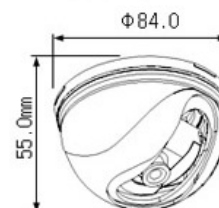

The captured images can be "masked" 8 Area for privacy purposes

HLC OFF

HLC ON

Mask excessive backlight to be dark and objects to watch look more clearly.

PARKING LINE

Setting of parking line as a rear view camera purpose.

DIMENSION UNIT : mm