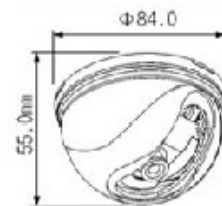

PRIVACY MASKING

The captured images can be "masked" B Area for privacy purposes

Mask excessive backlight to be dark and objects to watch look more clearly.

DIMENSION UNIT : mm