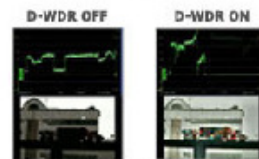

Special OSD Functions

AGC -----	OFF/ON(Level Adjustable)
Sens-Up -----	OFF/ON(X2 ~X256)
BLC -----	OFF/ON (8 Zone Selectable)
HSBLC -----	OFF/ON (Zone Selectable)
D-WDR -----	OFF/INDOOR/OUTDOOR
White Balance -----	ATW/ AWB/ AWC/ MANUAL INDOOR/OUTDOOR (Selectable)
Day & Night -----	Auto/ B.W/ Color/EXT (Selectable)
3DNR -----	OFF/ON (Level Adjustable)
ADJUST -----	Sharpness/Blue/Red (Level Adjustable)
Camera ID -----	OFF/ON (Selectable)
Motion Detection -----	OFF/ON (Level Adjustable)
Privacy Masking -----	OFF/ON (8 Zone Selectable)
Digital Zoom -----	OFF/ON (X2 ~ X32)
Mirror -----	OFF/ON (Selectable)
Gamma Correction -----	User/0.05~1.00 (Selectable)

High Resolution (600TVLines)

NTSC	
Effective Pixels -----	768(H)X494(V) pixels
Scanning -----	525Lines, 60 fields, 30 frames
Horizontal -----	15.734 Khz
Vertical -----	59.94 Hz
Electronic Shutter -----	1/60-1/100,000
PAL	
Effective Pixels -----	752(H)X582(V) pixels
Scanning -----	625Lines, 50 fields, 25 frames
Horizontal -----	15.625 Khz
Vertical -----	50 Hz
Electronic Shutter -----	1/50-1/100,000

BOARD PART

- OSD FUNCTIONS**
- 3DNR
 - HSBLC
 - D/WDR
 - Sens Up
 - Motion Detection
 - Privacy Masking
 - Digital Zoom
- 12VDC / VIDEO OUT

Provide high sensitivity color presentation in backlight conditions