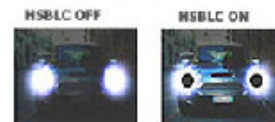

The captured images can be "masked" B Area for privacy purposes

Mask excessive backlight to be dark and objects to watch look more clearly.