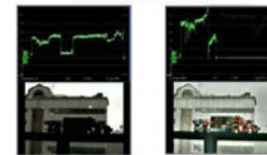

DIGITAL ZOOM X4

D-WDR ON

D-WDR OFF