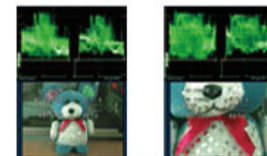

Special OSD Functions

AGC ----- LOW/ MIDDLE/ HIGH/ OFF
BLC ----- BLC/ HSBLC/ OFF
D-WDR ----- OFF/INDOOR/OUTDOOR
White Balance ----- AWB/ AWC- SET/ MANUAL
INDOOR/ OUTDOOR/ ARW
Day & Night ----- Auto/ B.W/ Color (Selectable)/ EXT
3DNR ----- OFF/ON (Selectable)
ADJUST ----- Contrast/ Sharpness/ CB-Gain/ CR- Gain
Camera ID ----- OFF/ON (Selectable)
Motion Detection ----- OFF/ON (Level Adjustable)
Privacy Masking ----- OFF/ON (8 Zone Selectable)
Mirror ----- OFF/ON (Selectable)
Digital Zoom ----- OFF/ ON (x2 ~ x32)
Gamma Correction ----- User/0.05~1.00 (Selectable)
Sense- Up ----- ON/ OFF (Selectable ~ 256X)
Digital Zoom ----- ON/ OFF (0x~ 32x)

High Resolution (600TVLines)

NTSC

Effective Pixels ----- 768(H)X494(V) pixels
Scanning ----- 525Lines, 60 fields, 30 frames
Horizontal ----- 15.734 Khz
Vertical ----- 59.94 Hz
Electronic Shutter ----- 1/60-1/100,000

PAL

Effective Pixels ----- 752(H)X582(V) pixels
Scanning ----- 625Lines, 50 fields, 25 frames
Horizontal ----- 15.625 Khz
Vertical ----- 50 Hz
Electronic Shutter ----- 1/50-1/100,000

DIGITAL ZOOM X4