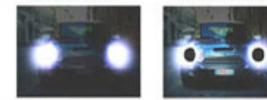

D-WDR OFF

D-WDR ON

HSBLC OFF

HSBLC ON