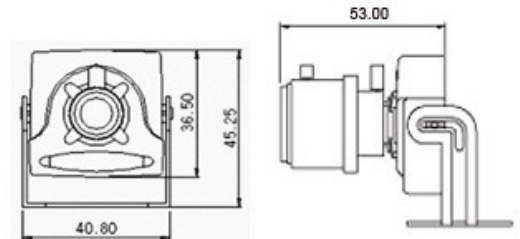

DIGITAL ZOOM X4

PRIVACY MASKING

The captured images can be "masked" 8 Area for privacy purposes

HSBLC OFF

HSBLC ON

Mask excessive backlight to be dark and objects to watch look more clearly.

DIMENSION UNIT : mm