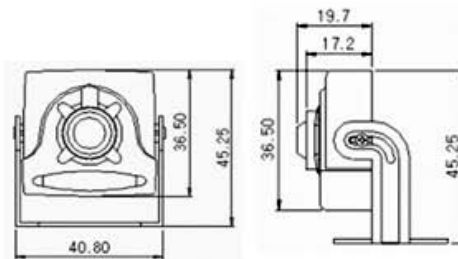

DIGITAL ZOOM X4

PRIVACY MASKING

The captured images can be "masked" 8 Area for privacy purposes

HSBLC OFF

HSBLC ON

Mask excessive backlight to be dark and objects to watch look more clearly.

DIMENSION UNIT : mm