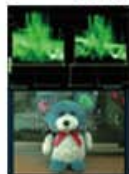

- OSD FUNCTIONS**
- 3DNR
 - HSBLC
 - D/WDR
 - Sens Up
 - Motion Detection
 - Privacy Masking
 - Digital Zoom
- 12VDC / VIDEO OUT**

REAR PART

D-WDR OFF

D-WDR ON

Provide high sensitivity color presentation in backlighted conditions.

DIGITAL ZOOM X4

PRIVACY MASKING

The captured images can be "masked" 8 Area for privacy purposes

HSBLC OFF

HSBLC ON

Mask excessive backlight to be dark and objects to watch look more clearly.

DIMENSION UNIT : mm