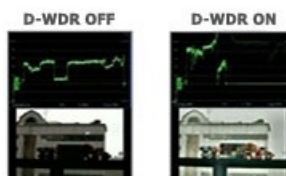

## Special OSD Functions

AGC -----	Low/Middle/High (Level Adjustable)
Sens-Up -----	OFF/ON(X2 ~X256)
BLC -----	OFF/ON (Zone Selectable)
HSBLC -----	OFF/ON (Zone Selectable)
D-WDR -----	OFF/INDOOR/OUTDOOR
White Balance -----	ATW/ AWB/ AWC/ MANUAL INDOOR/OUTDOOR (Selectable)
Day & Night -----	Auto/ B.W/ Color/EXT (Selectable)
3DNR -----	OFF/ON (Level Adjustable)
ADJUST -----	Sharpness/Blue/Red (Level Adjustable)
Camera ID -----	OFF/ON (Selectable)
Motion Detection -----	OFF/ON (Level Adjustable)
Privacy Masking -----	OFF/ON (8 Area Selectable)
Digital Zoom -----	OFF/ON (X2 ~ X32)
Mirror -----	OFF/ON (Selectable)
Gamma Correction -----	User/0.05~1.00 (Selectable)

## High Resolution (600TVLines) NTSC

Effective Pixels -----	768(H)X494(V) pixels
Scanning -----	525Lines, 60 fields, 30 frames
Horizontal -----	15.734 Khz
Vertical -----	59.94 Hz
Electronic Shutter -----	1/60-1/100,000

## PAL

Effective Pixels -----	752(H)X582(V) pixels
Scanning -----	625Lines, 50 fields, 25 frames
Horizontal -----	15.625 Khz
Vertical -----	50 Hz
Electronic Shutter -----	1/50-1/100,000

CABLE CONNECTION

### OSD FUNCTIONS

- \* 3DNR
- \* HSBLC
- \* D-WDR
- \* SENS-UP
- \* Motion Dectcion
- \* Privacy Masking
- \* Digital Zoom

Provide high sensitivity color presentation in backlighted conditions.

DIGITAL ZOOM X4