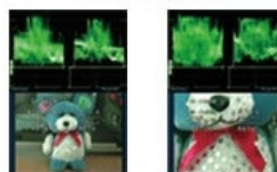

## PAL

Effective Pixels -----	752(H)X582(V) pixels
Scanning -----	625Lines, 50 fields, 25 frames
Horizontal -----	15.625 Khz
Vertical -----	50 Hz
Electronic Shutter -----	1/50-1/100,000

CABLE CONNECTION

### OSD FUNCTIONS

- \* 3DNR
- \* HSBLC
- \* D-WDR
- \* SENS-UP
- \* Motion Dectcion
- \* Privacy Masking
- \* Digital Zoom

Provide high sensitivity color presentation in backlighted conditions.

DIGITAL ZOOM X4