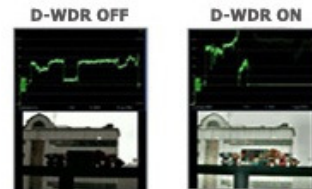

1. **OSD FUNCTIONS**
2. 3DNR
   - HSBLC
   - D-WDR
   - SENS-UP
   - Motion Dection
   - Privacy Masking
   - Digital Zoom

Provide high sensitivity color presentation in backlight conditions.