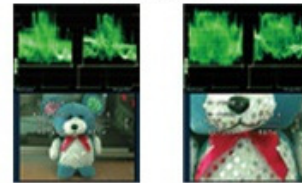

## Special OSD Functions

AGC -----	Low/Middle/High (Level Adjustable)
Sens-Up -----	OFF/ON(X2 ~X256)
BLC -----	OFF/ON (Zone Selectable)
HSBLC -----	OFF/ON (Zone Selectable)
D-WDR -----	OFF/INDOOR/OUTDOOR
White Balance -----	ATW/ AWB/ AWC/ MANUAL INDOOR/OUTDOOR (Selectable)
Day & Night -----	Auto/ B.W/ Color/EXT (Selectable)
3DNR -----	OFF/ON (Level Adjustable)
ADJUST -----	Sharpness/Blue/Red (Level Adjustable)
Camera ID -----	OFF/ON (Selectable)
Motion Detection -----	OFF/ON (Level Adjustable)
Privacy Masking -----	OFF/ON (8 Area Selectable)
Digital Zoom -----	OFF/ON (X2 ~ X32)
Mirror -----	OFF/ON (Selectable)
Gamma Correction -----	User/0.05~1.00 (Selectable)

## High Resolution (600TVLines)

<b>NTSC</b>	
Effective Pixels -----	768(H)X494(V) pixels
Scanning -----	525Lines, 60 fields, 30 frames
Horizontal -----	15.734 Khz
Vertical -----	59.94 Hz
Electronic Shutter -----	1/60-1/100,000
<b>PAL</b>	
Effective Pixels -----	752(H)X582(V) pixels
Scanning -----	625Lines, 50 fields, 25 frames
Horizontal -----	15.625 Khz
Vertical -----	50 Hz
Electronic Shutter -----	1/50-1/100,000

CABLE CONNECTION

- OSD FUNCTIONS**
- \* 3DNR
  - \* HSBLC
  - \* D-WDR
  - \* SENS-UP
  - \* Motion Dection
  - \* Privacy Masking
  - \* Digital Zoom

Provide high sensitivity color presentation in backlight conditions.

DIGITAL ZOOM X4

PRIVACY MASKING

The captured images can be "masked" 8 Area for privacy purposes

HSBLC OFF HSBLC ON

Mask excessive backlight to be dark and objects to watch look more clearly.

3DNR OFF & Low Shutter OFF 3DNR OFF & Low Shutter ON X8 3DNR ON & Low Shutter ON X8