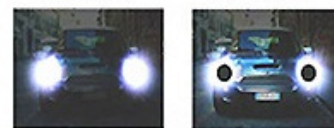

DIGITAL ZOOM X4

PRIVACY MASKING

The captured images can be "masked" 8 Area for privacy purposes

HSBLC OFF HSBLC ON

Mask excessive backlight to be dark and objects to watch look more clearly.

3DNR OFF & Low Shutter OFF 3DNR OFF & Low Shutter ON X8 3DNR ON & Low Shutter ON X8