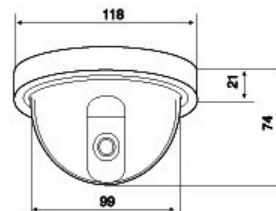

PRIVACY MASKING

The captured images can be "masked" 8 Area for privacy purposes

Mask excessive backlight to be dark and objects to watch look more clearly.

DIMENSION UNIT : mm