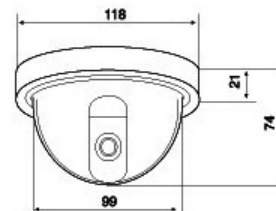

DIGITAL ZOOM X4

PRIVACY MASKING

The captured images can be "masked" 8 Area for privacy purposes

HSBLC OFF

HSBLC ON

Mask excessive backlight to be dark and objects to watch look more clearly.

DIMENSION UNIT : mm