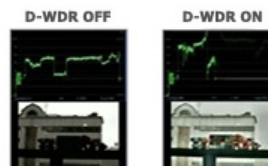

## Special OSD Functions

AGC -----	OFF/ON(Level Adjustable)
Sens-Up -----	OFF/ON(X2 ~X256)
BLC -----	OFF/ON (8 Zone Selectable)
HSBLC -----	OFF/ON (Zone Selectable)
D-WDR -----	OFF/INDOOR/OUTDOOR
White Balance -----	ATW/ AWB/ AWC/ MANUAL INDOOR/OUTDOOR (Selectable)
Day & Night -----	Auto/ B.W/ Color/EXT (Selectable)
3DNR -----	OFF/ON (Level Adjustable)
ADJUST -----	Sharpness/Blue/Red (Level Adjustable)
Camera ID -----	OFF/ON (Selectable)
Motion Detection -----	OFF/ON (Level Adjustable)
Privacy Masking -----	OFF/ON (8 Zone Selectable)
Digital Zoom -----	OFF/ON (X2 ~ X32)
Mirror -----	OFF/ON (Selectable)
Gamma Correction -----	User/0.05~1.00 (Selectable)

## High Resolution (600TVLines)

<b>NTSC</b>	
Effective Pixels -----	768(H)X494(V) pixels
Scanning -----	525Lines, 60 fields, 30 frames
Horizontal -----	15.734 Khz
Vertical -----	59.94 Hz
Electronic Shutter -----	1/60-1/100,000
<b>PAL</b>	
Effective Pixels -----	752(H)X582(V) pixels
Scanning -----	625Lines, 50 fields, 25 frames
Horizontal -----	15.625 Khz
Vertical -----	50 Hz
Electronic Shutter -----	1/50-1/100,000

BOARD PART

- OSD FUNCTIONS**
- 3DNR
  - HSBLC
  - D/WDR
  - Sens Up
  - Motion Detection
  - Privacy Masking
  - Digital Zoom
- 12VDC / VIDEO OUT**

Provide high sensitivity color presentation in backlighting conditions.