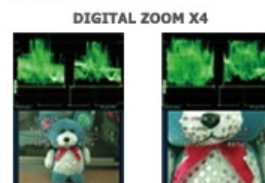

## Special OSD Functions

AGC -----	OFF/ON(Level Adjustable)
Sens-Up -----	OFF/ON(X2 ~X256)
BLC -----	OFF/ON (8 Zone Selectable)
HSBLC -----	OFF/ON (Zone Selectable)
D-WDR -----	OFF/INDOOR/OUTDOOR
White Balance -----	ATW/ AWB/ AWC/ MANUAL INDOOR/OUTDOOR (Selectable)
Day & Night -----	Auto/ B.W/ Color/EXT (Selectable)
3DNR -----	OFF/ON (Level Adjustable)
ADJUST -----	Sharpness/Blue/Red (Level Adjustable)
Camera ID -----	OFF/ON (Selectable)
Motion Detection -----	OFF/ON (Level Adjustable)
Privacy Masking -----	OFF/ON (8 Zone Selectable)
Digital Zoom -----	OFF/ON (X2 ~ X32)
Mirror -----	OFF/ON (Selectable)
Gamma Correction -----	User/0.05~1.00 (Selectable)

## High Resolution (600TVLines)

<b>NTSC</b>	
Effective Pixels -----	768(H)X494(V) pixels
Scanning -----	525Lines, 60 fields, 30 frames
Horizontal -----	15.734 Khz
Vertical -----	59.94 Hz
Electronic Shutter -----	1/60-1/100,000
<b>PAL</b>	
Effective Pixels -----	752(H)X582(V) pixels
Scanning -----	625Lines, 50 fields, 25 frames
Horizontal -----	15.625 Khz
Vertical -----	50 Hz
Electronic Shutter -----	1/50-1/100,000

BOARD PART

- OSD FUNCTIONS**
- 3DNR
  - HSBLC
  - D/WDR
  - Sens Up
  - Motion Detection
  - Privacy Masking
  - Digital Zoom
- 12VDC / VIDEO OUT**

Provide high sensitivity color presentation in backlighting conditions.

PRIVACY MASKING

The captured images can be "masked" 8 Area for privacy purposes

Mask excessive backlight to be dark and objects to watch look more clearly.

DIMENSION UNIT : mm