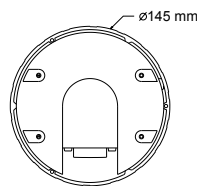

• Surface

• In-ceiling

Embedded Mount

Controller :

RYK-8330
(RS-485)

Model No.	RYK-2E00	RYK-2E01	RYK-2E02	RYK-2E03
Image Device	1/4" Color Sony Super HAD (Hi-Res.)	1/4" Color Sony Super HAD	1/4" Color Sony EX-View HAD (Hi-Res.)	
Picture Elements	NTSC:768x494, PAL:752x582	NTSC:510x492, PAL:500x582	NTSC:768x494, PAL:752x582	
Resolution	470 TVL	330 TVL	470 TVL	
Min. Illumination	0.7 Lux / F1.6	0.1 Lux (Night / BW), 0.3 Lux (Day / Color) / F1.6~3.7	0.01 Lux (Night / BW), 0.5 Lux (Day / Color) / F1.6~3.7	
Electronic Shutter	NTSC:1/60~1/30,000, PAL:1/50~1/30,000			
Lens Furnished	22x Auto Focus Zoom (3.9~85.8mm / F1.6~3.7)	22x (ICR) Auto Focus Zoom (3.9~85.8mm / F1.6~3.7)	35x (ICR) Auto Focus Zoom (3.6~126mm / F1.6~4.2)	
Digital Zoom Ratio	Basic 16x (Total Zoom Ratio 352x), 2x~16x variable			Basic 16x (Total Zoom Ratio 560x), 2x~16x variable
Zoom Speed	5 sec			8 sec
Focus Mode	Auto / Manual / Push Auto			
Iris Control	Auto / Manual			
White Balance	Auto / Hue / Indoor / Outdoor / manual / Push Auto			
Day / Night (ICR)	—	AE / Sensor / Day / Night		
Gain Control	Auto / Manual			
Back Light Comp.	On / Off			
Pan / Tilt	Angle	Pan: 360°, Tilt: 0°~90°		
Control	Speed Control	Manual: Pan 1°~150° / sec, Tilt: 1°~100° / sec, Auto: Pan 1°~300° / sec, Tilt: 1°~200° / sec		
Preset Point	128 preset points			
Sequence	6			
Remote Control	RS-485			
Compatible Protocol	YOKO / PELCO D&P / LG			
On Screen Display	Set-up menu			
Auto Turn Around	Yes			
Alarm / Relay	6 / 1			
Sync. System	Internal			
Video Output	1 Vp-p / 75 Ohms			
Power Supply	DC12V±10%			
Power Consumption	1083mA max.			
Operating Temp.	-10°C ~ 50°C			