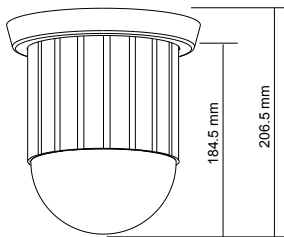

Indoor Speed Dome Camera

Features

- 35x or 22x optical zoom, 16x digital zoom
- Day & Night (option: IR-Cut filter Removable, ICR)
- On Screen Display (OSD) set-up menu
- 128 present points
- Remote Control via RS-485 (by RYK-8330 control keyboard)
- In-Ceiling or Surface installation application

• Surface

• In-ceiling

Embedded Mount

Controller :

RYK-8330
(RS-485)

Model No.	RYK-2E00	RYK-2E01	RYK-2E02	RYK-2E03
Image Device	1/4" Color Sony Super HAD (Hi-Res.)	1/4" Color Sony Super HAD	1/4" Color Sony EX-View HAD (Hi-Res.)	
Picture Elements	NTSC:768x494, PAL:752x582	NTSC:510x492, PAL:500x582	NTSC:768x494, PAL:752x582	
Resolution	470 TVL	330 TVL	470 TVL	
Min. Illumination	0.7 Lux / F1.6	0.1 Lux (Night / BW), 0.3 Lux (Day / Color) / F1.6~3.7	0.01 Lux (Night / BW), 0.5 Lux (Day / Color) / F1.6~3.7	
Electronic Shutter	NTSC:1/60~1/30,000, PAL:1/50~1/30,000			
Lens Furnished	22x Auto Focus Zoom (3.9~85.8mm / F1.6~3.7)	22x (ICR) Auto Focus Zoom (3.9~85.8mm / F1.6~3.7)	35x (ICR) Auto Focus Zoom (3.6~126mm / F1.6~4.2)	
Digital Zoom Ratio	Basic 16x (Total Zoom Ratio 352x), 2x~16x variable			Basic 16x (Total Zoom Ratio 560x), 2x~16x variable
Zoom Speed	5 sec			8 sec
Focus Mode	Auto / Manual / Push Auto			
Iris Control	Auto / Manual			
White Balance	Auto / Hue / Indoor / Outdoor / manual / Push Auto			
Day / Night (ICR)	—	AE / Sensor / Day / Night		
Gain Control	Auto / Manual			
Back Light Comp.	On / Off			
Pan / Tilt	Angle	Pan: 360°, Tilt: 0°~90°		
Control	Speed Control	Manual: Pan 1°~150° / sec, Tilt: 1°~100° / sec, Auto: Pan 1°~300° / sec, Tilt: 1°~200° / sec		
Preset Point	128 preset points			
Sequence	6			
Remote Control	RS-485			
Compatible Protocol	YOKO / PELCO D&P / LG			
On Screen Display	Set-up menu			
Auto Turn Around	Yes			
Alarm / Relay	6 / 1			
Sync. System	Internal			
Video Output	1 Vp-p / 75 Ohms			
Power Supply	DC12V±10%			
Power Consumption	1083mA max.			
Operating Temp.	-10°C ~ 50°C			