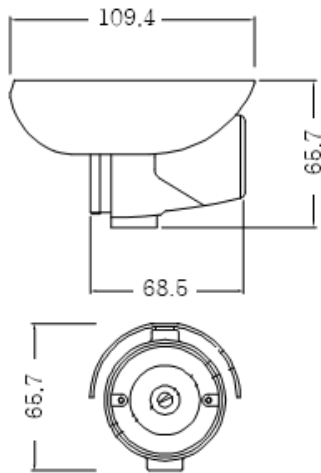

AHD Bullet Camera

720P, 24 IR

◆ Picture

◆ Feature

- 1/3" Sony Exmor CMOS(IMX238)
- 1.4Mega pixel (720P) Display with AHD format
- Low up to 0.1Lux, LED on: 0Lux
- Day/Night with ICR, Auto DNR
- Live Defect Detection & Correction
- Max. Transmission distance (500m) via coaxial cable
- IR Distance 15m with High Effective 24 LEDs
- 3.6mm Fixed Lens
- Concealed Bracket, Indoor/Outdoor Type

◆ Dimensions

Unit: mm

◆ Specifications

MODEL	DMC-1024BIHD
Video	
Image Sensor	1/3" 1.4 Mega(720p) Sony Exmor CMOS
Scan mode	Progressive Scan
Total number of pixels	1312(H) × 1069 (V), 1.4M
Number of active pixels	1305(H) × 1049 (V)
Resolution	850 TVL
Minimum illumination	0.0008Lux with Sense-up(8x)
Video Output	AHD
S/N Ratio	More than 50dB (AGC Off)
Lens	
Lens	3.6mm Fixed Lens
Iris	Electric Iris
Function	
Day & Night	Auto
White Balance	Auto
AGC	Auto
DNR	Auto
Shutter	Auto
IR LED	
LEDs	24 LEDs (850nm)
Visible Distance	15m
Environment	
Operating Humidity	30 % ~ 90 % RH
Operating Temp.	- 20 °C to 50 °
Electrical	
Power Consumption	Max 3.5W
Power Supply	DC12V±10,
Mechanical	
Construction	Aluminum body , Acrylic Window
Dimension	66.7mm(H) X68.5mm(L) X109mm(Sunshield))
Weight	About 0.4kg